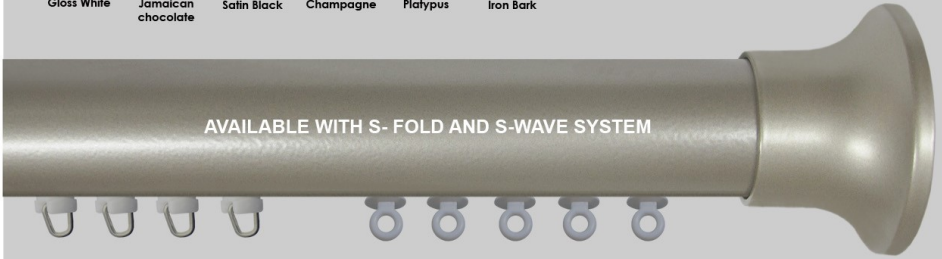

TUBESLIDER 35[®]

COLOUR RANGE

Glass White

Jamaican chocolate

Satin Black

Champagne

Platypus

Iron Bark

AVAILABLE WITH S- FOLD AND S-WAVE SYSTEM

BRACKETS

Button Slide

Wheel Runner

Single Adjustable Bracket
75 - 90mm projection

Ceiling Bracket

Double Base with one Adjustable Plate
150 - 165mm projection

Double Adjustable Bracket
150 - 165mm projection

Concealed Fixing Bracket
70mm projection

Concealed Fixing Bracket
115mm projection

METAL FINIALS FOR TUBE SLIDER 35

No.1 End Cap, No.2 Button End Cap, No.3 Pyramid Cap, No.4 Flared Finial, No.5 Roman Finial, No.6 60mm Ball Finial, No.7 Crown Finial, No.8 Colonial Finial, No.9 Shell Finial, No.10 Fleur de Lis Finial

GLASS FINIALS

65mm glass balls are available in: clear, light blue, amber, green, clear bubble

55mm glass balls are available in: dark blue, light blue, amber

50mm glass balls are available in: dark blue, pink, dark red, clear, clear bubble, frosted