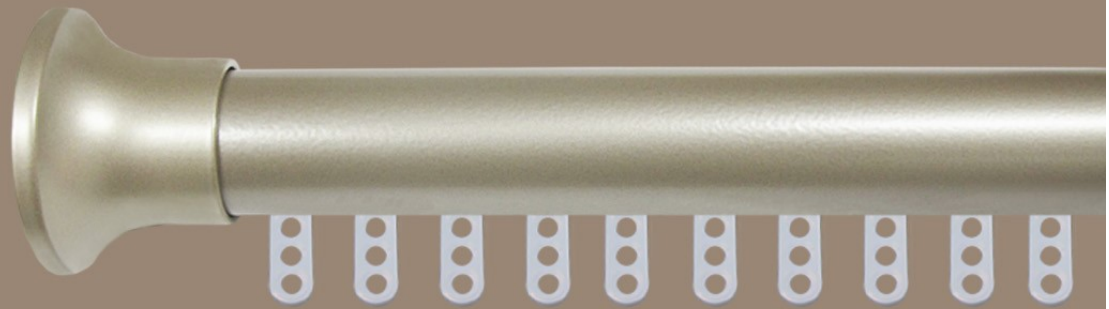

SERIES 09 **DECOTRAC 35**

master slide
with overlap arm

master slide
with underlap arm

Decotrac plain in Champagne with Flared finial

DECOTRAC PLAIN IS AVAILABLE IN:

Gloss White

White Birch

Jamaican chocolate

Bright Gold

Bright Chrome

Satin Black

Champagne

Platypus

Iron Bark

Three hole
Slide

G-rings are available in:
white, white birch, black

Pendulum

DECOTRAC REEDED IS AVAILABLE IN:

Gloss White

Jamaican
Chocolate

Bright Gold

Bright
Chrome

BRACKETS AND METAL FINIALS ARE AVAILABLE IN COLOURS SPECIFIED ABOVE RE: REEDED AND PLAIN DECOTRAC

BRACKETS

METAL FINIALS

Fleur De Lis

Shell

Colonial

Crown

60mm Ball

Roman

Flared