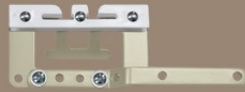

SERIES 09 **DECOTRAC 35**

master slide
with overlap arm

master slide
with underlap arm

Decotrac plain in Champagne with Flared finial

DECOTRAC PLAIN IS AVAILABLE IN:

Gloss White

White Birch

Jamaican chocolate

Bright Gold

Bright Chrome

Satin Black

Champagne

Platypus

Iron Bark

Three hole
Slide

G-rings are available in:
white, white birch, black

Pendulum

DECOTRAC REEDED IS AVAILABLE IN:

Gloss White

Jamaican
Chocolate

Bright Gold

Bright
Chrome

BRACKETS AND METAL FINIALS ARE AVAILABLE IN COLOURS SPECIFIED ABOVE RE: REEDED AND PLAIN DECOTRAC

BRACKETS