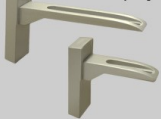

BRACKETS

Concealed Fixing Bracket
115mm projection

Concealed Fixing Bracket
70mm projection