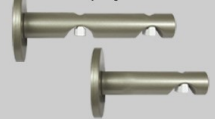

Double Pillar Bracket
145mm projection

Single Pillar Bracket
95mm projection