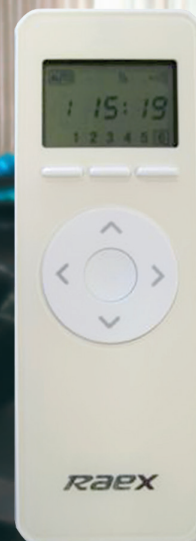

**HAND HELD &
WALL-MOUNTED
CONTROLS
OR HOME
AUTOMATION
COMPUTER
CONTROLLED**